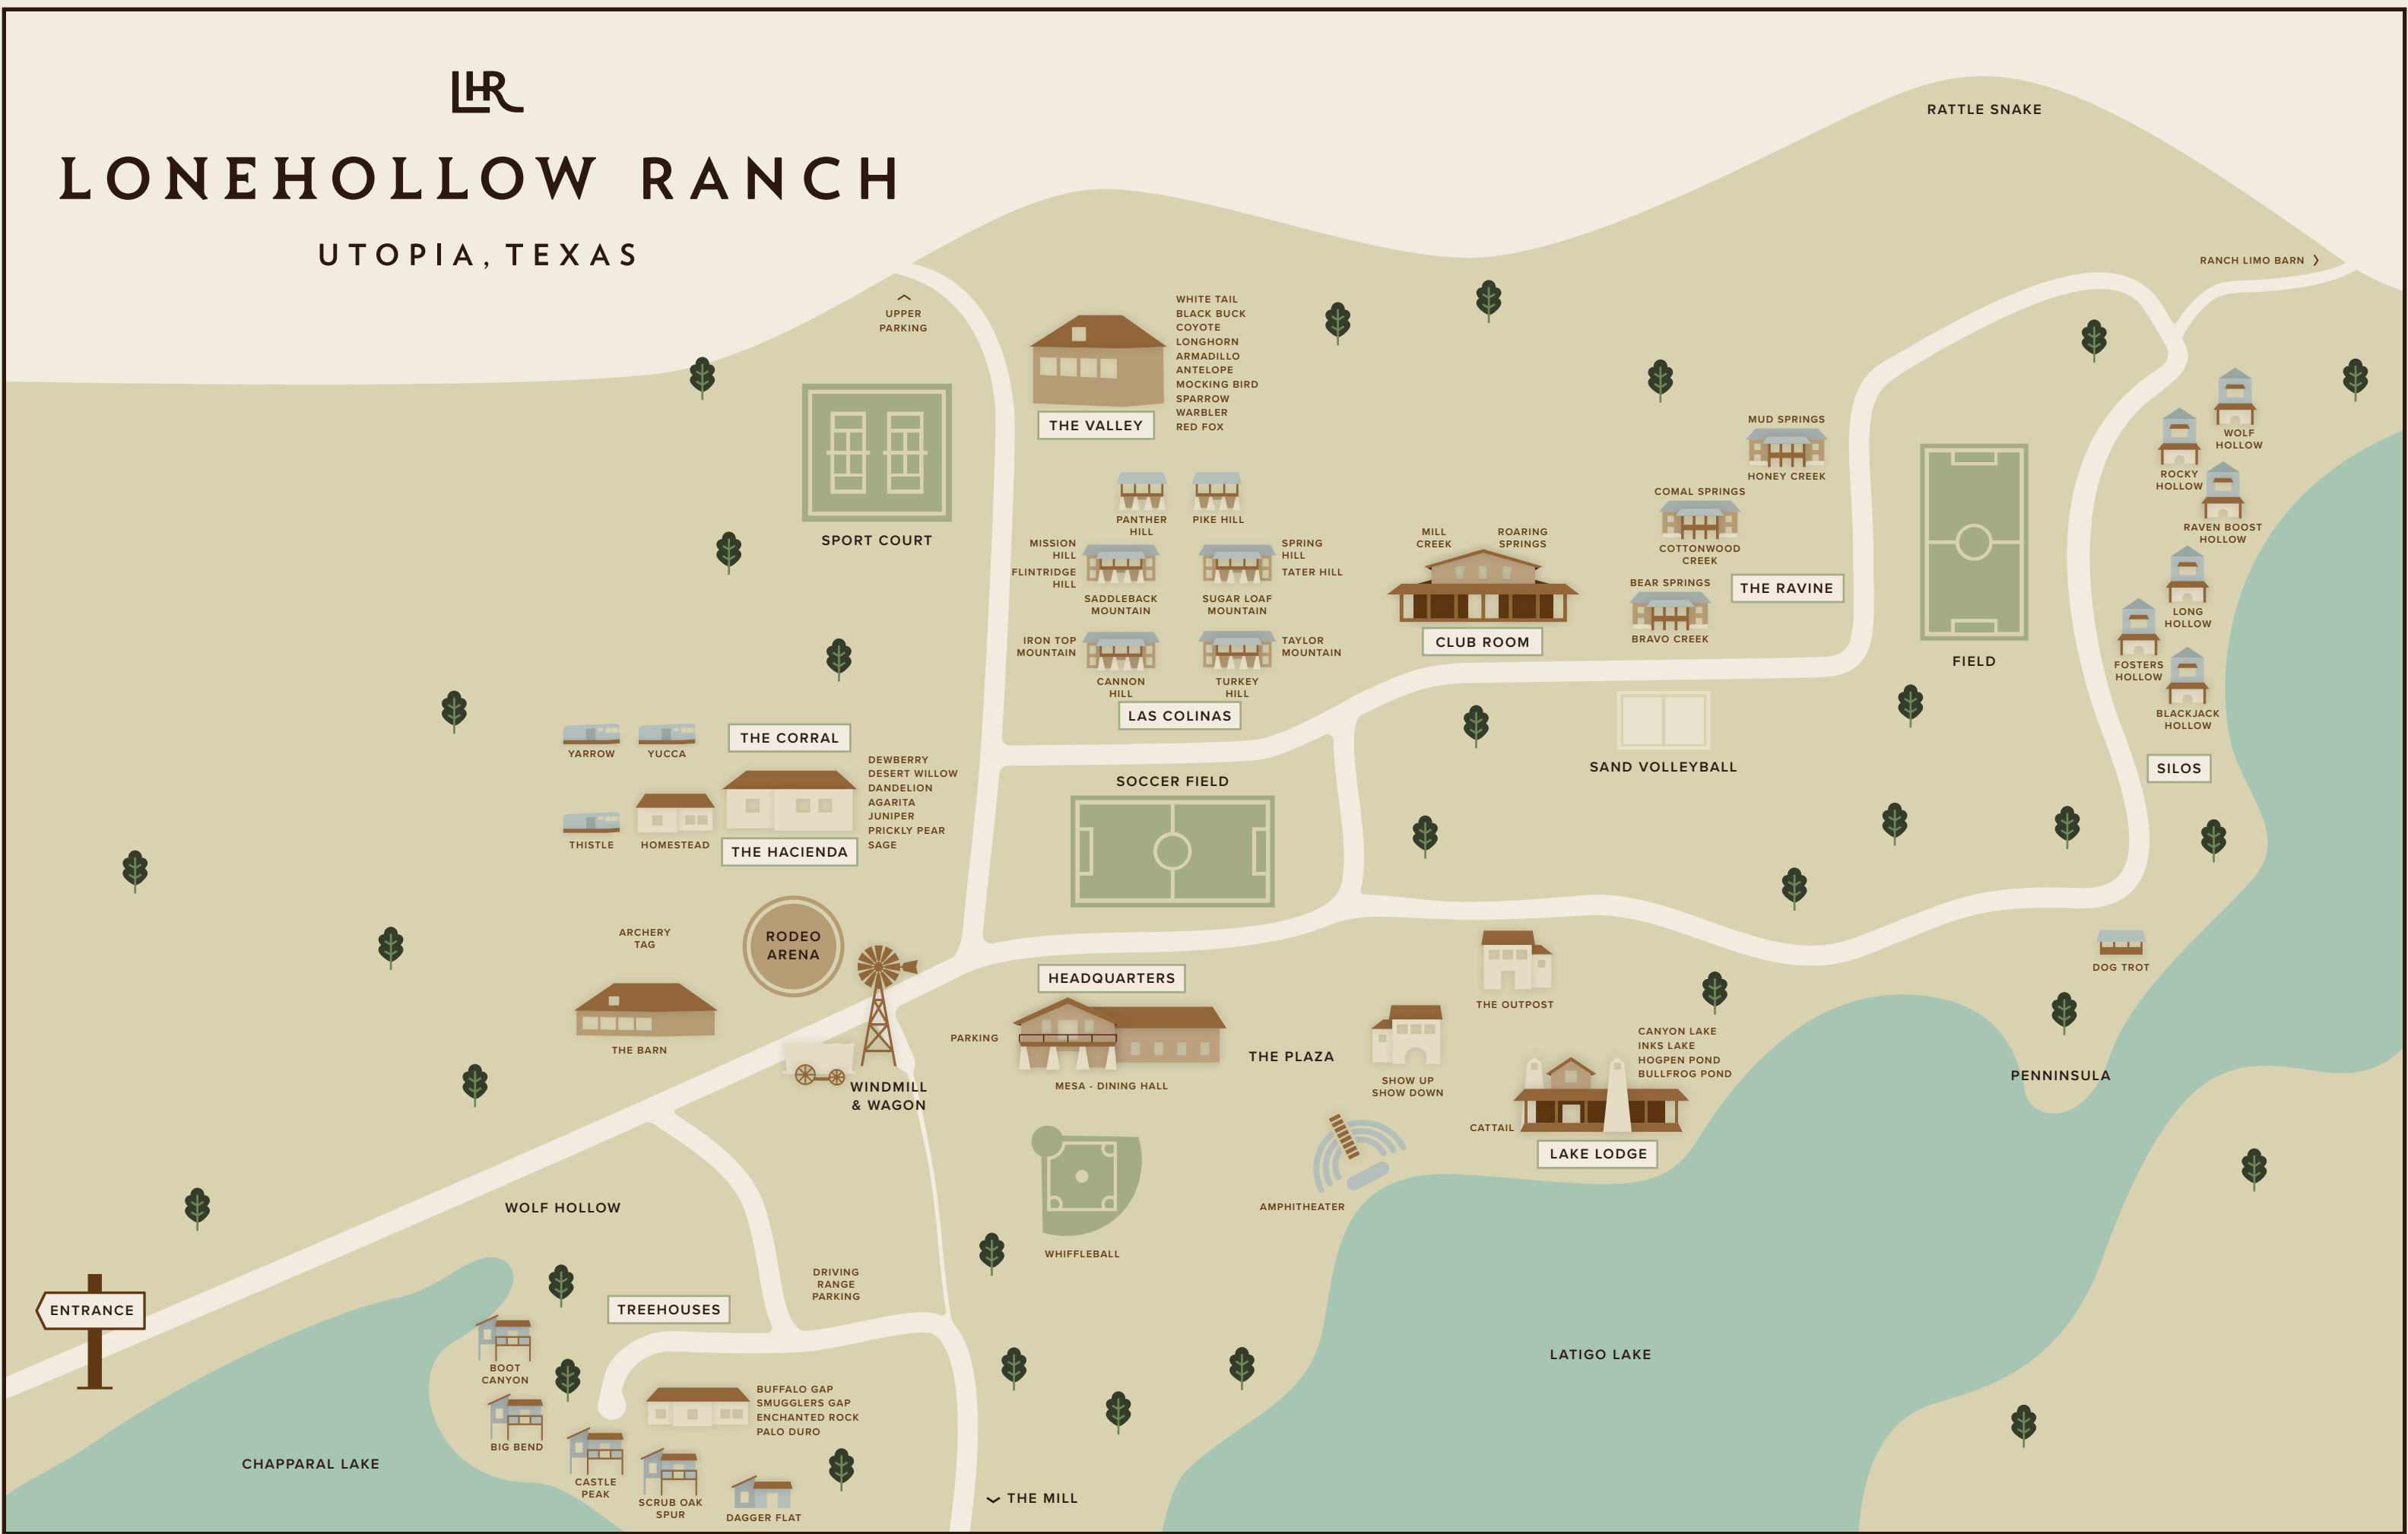

LONEHOLLOW RANCH

UTOPIA, TEXAS

UPPER PARKING

THE VALLEY

WHITE TAIL
BLACK BUCK
COYOTE
LONGHORN
ARMADILLO
ANTELOPE
MOCKING BIRD
SPARROW
WARBLER
RED FOX

SPORT COURT

PANTHER HILL
PIKE HILL

MISSION HILL
FLINTRIDGE HILL

SPRING HILL
TATER HILL

SADDLEBACK MOUNTAIN

SUGAR LOAF MOUNTAIN

IRON TOP MOUNTAIN

TAYLOR MOUNTAIN

LAS COLINAS

CLUB ROOM

MUD SPRINGS
HONEY CREEK

COMAL SPRINGS
COTTONWOOD CREEK

BEAR SPRINGS
BRAVO CREEK

THE RAVINE

FIELD

WOLF HOLLOW

ROCKY HOLLOW

RAVEN BOOST HOLLOW

LONG HOLLOW

FOSTERS HOLLOW

BLACKJACK HOLLOW

SILOS

YARROW
YUCCA

THE CORRAL

THISTLE
HOMESTEAD

THE HACIENDA

DEWBERRY
DESERT WILLOW
DANDELION
AGARITA
JUNIPER
PRICKLY PEAR
SAGE

ARCHERY TAG

RODEO ARENA

THE BARN

WINDMILL & WAGON

HEADQUARTERS

MESA - DINING HALL

THE PLAZA

SHOW UP
SHOW DOWN

THE OUTPOST

CANYON LAKE
INKS LAKE
HOGPEN POND
BULLFROG POND

CATTAIL

LAKE LODGE

DOG TROT

PENINSULA

WOLF HOLLOW

TREEHOUSES

BOOT CANYON

BIG BEND

CASTLE PEAK

SCRUB OAK SPUR

DAGGER FLAT

BUFFALO GAP
SMUGGLERS GAP
ENCHANTED ROCK
PALO DURO

DRIVING RANGE
PARKING

WHIFFLEBALL

AMPHITHEATER

LATIGO LAKE

ENTRANCE

RANCH LIMO BARN

RATTLE SNAKE

THE MILL

CHAPPARAL LAKE